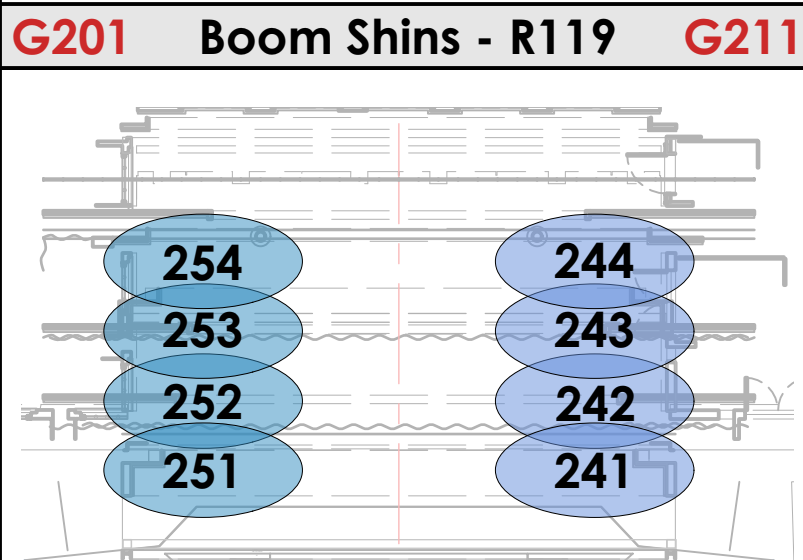

Front Cool - L202 **G1**

G31 AWL-R371 & AWR-R55 **G41**

G51 AWL-L773 & AWR-L794 **G61**

G71 BBL-R58 & BBR-R03 **G71**

G81 BBL-R31 & BBR-R78 **G81**

G91 High Side SL & SR **G111**

Top - L152 **G131**

Back - L501 **G171**

G201 Boom Shins - R119 **G211**

G221 Boom Heads - L502 **G231**

Moat Front - L202 **G261**

Moat Side - R119 **G271**

G241 SL & SR Boom Top - R68 **G251**

Moat Top - L152 **G281**

LED Window Walls **G421**

PORTAL BULBS **G451**