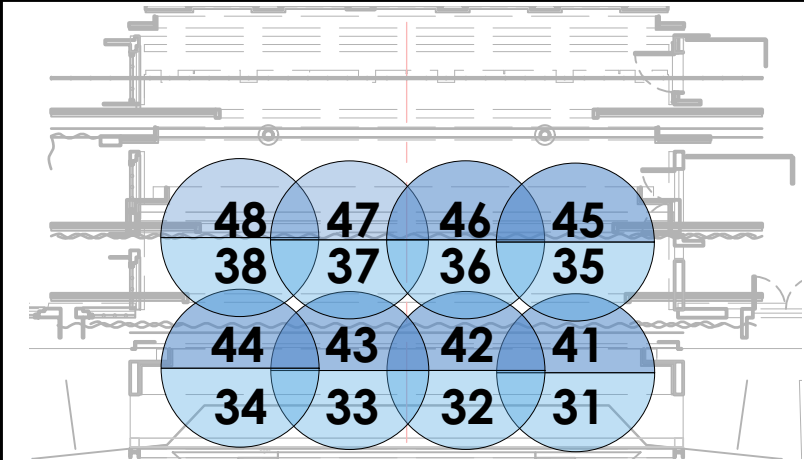

Front Cool - L202 **G1**

G31 AWL-R371 & AWR-R55 **G41**

G51 AWL-L773 & AWR-L794 **G61**

G71 BBL-R58 & BBR-R03 **G71**

G81 BBL-R31 & BBR-R78 **G81**

G91 High Side SL & SR **G111**

Top - L152 **G131**

Back - L501 **G171**

G201 Boom Shins - R119 **G211**

G221 Boom Heads - L502 **G231**

Moat Front - L202 **G261**

Moat Side - R119 **G271**

G241 SL & SR Boom Top - R68 **G251**

Moat Top - L152 **G281**

LED Window Walls **G421**

PORTAL BULBS **G451**