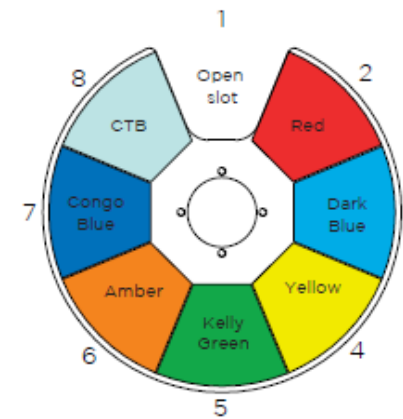

Front Cool - L202 **G1**

G31 AWL-R371 & AWR-R55 **G41**

G51 AWL-L773 & AWR-L794 **G61**

G71 BBL-R58 & BBR-R03 **G71**

G81 BBL-R31 & BBR-R78 **G81**

G91 High Side SL & SR **G111**

Top - L152 **G131**

Back - L501 **G171**

G201 Boom Shins - R119 **G211**

G221 Boom Heads - L502 **G231**

Moat Front - L202 **G261**

Moat Side - R119 **G271**

G241 SL & SR Boom Top - R68 **G251**

Moat Top - L152 **G281**

LED Window Walls **G421**

PORTAL BULBS **G451**

VL 1100 AS

G501

VL 2600 PROFILES

G511

Gobo Wheel

Static Gobo Wheel (1)

Rotating Gobo Wheel (2)

CMY Color Mixing

Color Wheel

A CHORUS LINE

CINCINNATI PLAYHOUSE IN THE PARK

LD: Jaymi Lee Smith
ALD: Alaina Pizzoferrato

Bandstand Front

G471

Additional Practicals/Specials

TABLE SP - G291		Scrim - G361	
291	TABLE SP 1	361	SCRIM FR 1
292	TABLE SP 2	362	SCRIM FR 2
293	TABLE SP 3	363	SCRIM FR 3
		364	SCRIM FR 4
SP - G301		365	SCRIM FR 5
301	SP 1	366	SCRIM FR 6
302	SP 2	367	SCRIM GOBO
303	SP 3		
304	SP 4	Row Practicals - G371	
305	SP 5	371	ROW 1 PRACTICALS
306	SP 6	372	ROW 2 PRACTICALS
307	SP 7	373	ROW 3 PRACTICALS
308	SP 8		
309	SP 9	Wall Specials - G374	
310	SP 10	374	SL/SR WALL PRAC
311	SP 11	375	US WALL PRAC
312	SP 12		
313	SP 13	Exit Specials	
314	SP 14	376	EXIT SIGNS
315	SP 15	377	TRACK LIGHTING
316	SP 16		
317	SP 17	Rain Curtain - G381	
		381	RAIN CURTAIN
LINE HS - G321			
321	LINE HS 1	Conductor Specials - G401	
322	LINE HS 2	401	CONDUCTOR 1
323	LINE HS 3	402	CONDUCTOR 2
324	LINE HS 4	403	CONDUCTOR 1 HS
325	LINE HS 5	403	CONDUCTOR 2 HS
326	LINE HS 6		
		Band Down - G404	
Window Specials		404	BAND DOWN
351	WINDOW 1		
352	WINDOW 2	Band Specials - G405	
353	WINDOW 3	405	BAND PE SL
354	WINDOW 4	406	BAND PE SR
355	WINDOW 5		
356	SR WINDOW 1	Wall Specials - G411	
357	SR WINDOW 2	411	SR WALL 1
358	SR WINDOW 3	412	SR WALL 2
359	SR WINDOWS C	413	SR WALL 3
		414	SL WALL 1
Door Specials - G368		415	SL WALL 2
368	SL DOOR #1	416	SL WALL 3
369	SL DOOR #1	417	WIN WALL 1
370	SL DOOR #2	418	WIN WALL 2