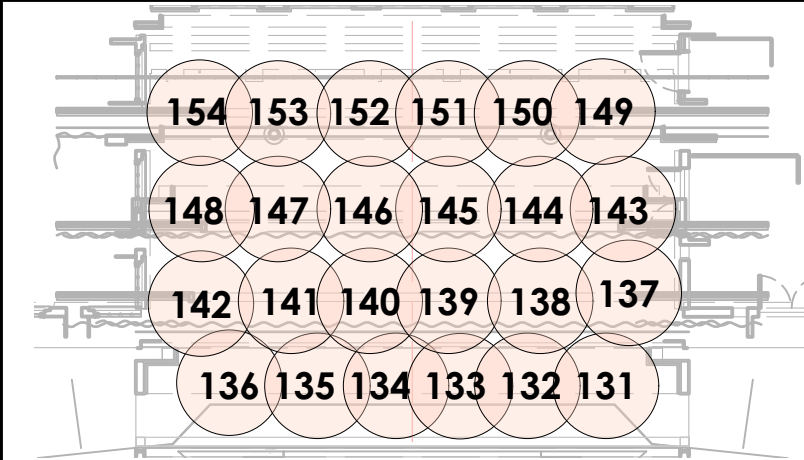

Front Cool - L202 **G1**

G31 AWL-R371 & AWR-R55 **G41**

G51 AWL-L773 & AWR-L794 **G61**

G71 BBL-R58 & BBR-R03 **G71**

G81 BBL-R31 & BBR-R78 **G81**

G91 High Side SL & SR **G111**

Top - L152 **G131**

Back - L501 **G171**