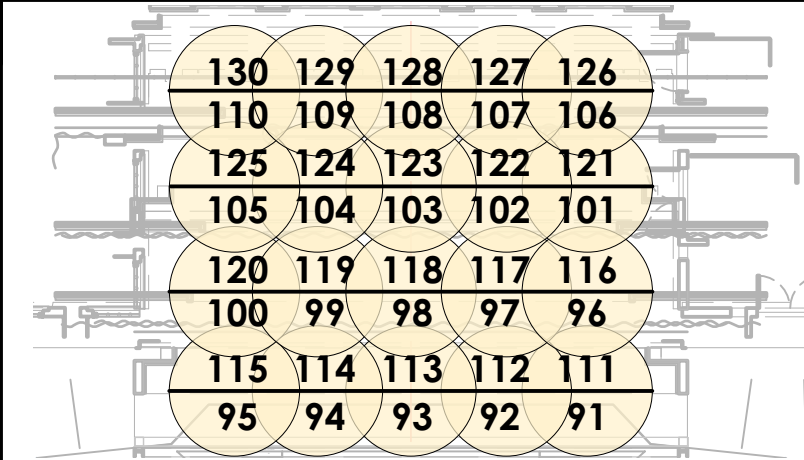

Front Cool - L202 **G1**

G31 AWL-R371 & AWR-R55 **G41**

G51 AWL-L773 & AWR-L794 **G61**

G71 BBL-R58 & BBR-R03 **G71**

G81 BBL-R31 & BBR-R78 **G81**

G91 High Side SL & SR **G111**

Top - L152 **G131**

Back - L501 **G171**