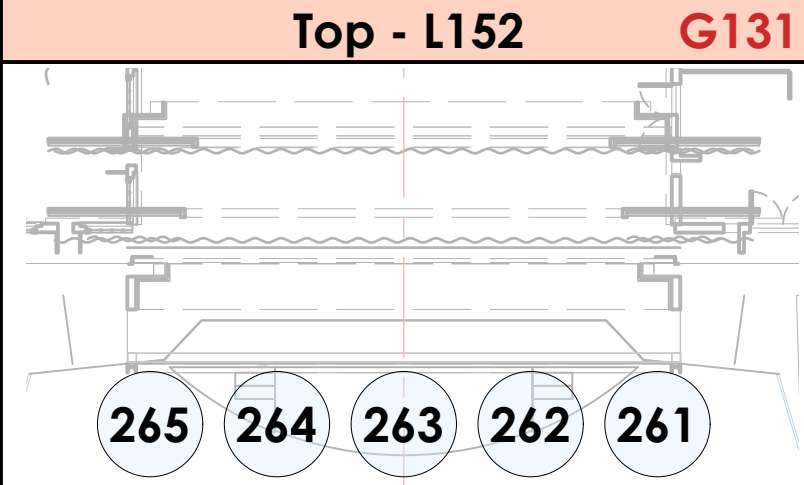

Front Cool - L202 **G1**

G31 AWL-R371 & AWR-R55 **G41**

G51 AWL-L773 & AWR-L794 **G61**

G71 BBL-R58 & BBR-R03 **G71**

G81 BBL-R31 & BBR-R78 **G81**

G91 High Side SL & SR **G111**

Top - L152 **G131**

Back - L501 **G171**

G201 Boom Shins - R119 **G211**

G221 Boom Heads - L502 **G231**

Moat Front - L202 **G261**

Moat Side - R119 **G271**

G241 SL & SR Boom Top - R68 **G251**

Moat Top - L152 **G281**

LED Window Walls **G421**

PORTAL BULBS **G451**