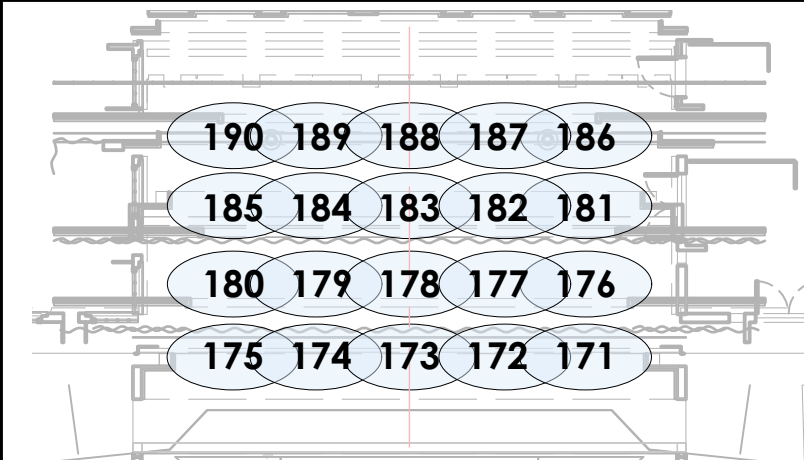

Front Cool - L202 **G1**

G31 AWL-R371 & AWR-R55 **G41**

G51 AWL-L773 & AWR-L794 **G61**

G71 BBL-R58 & BBR-R03 **G71**

G81 BBL-R31 & BBR-R78 **G81**

G91 High Side SL & SR **G111**

Top - L152 **G131**

Back - L501 **G171**