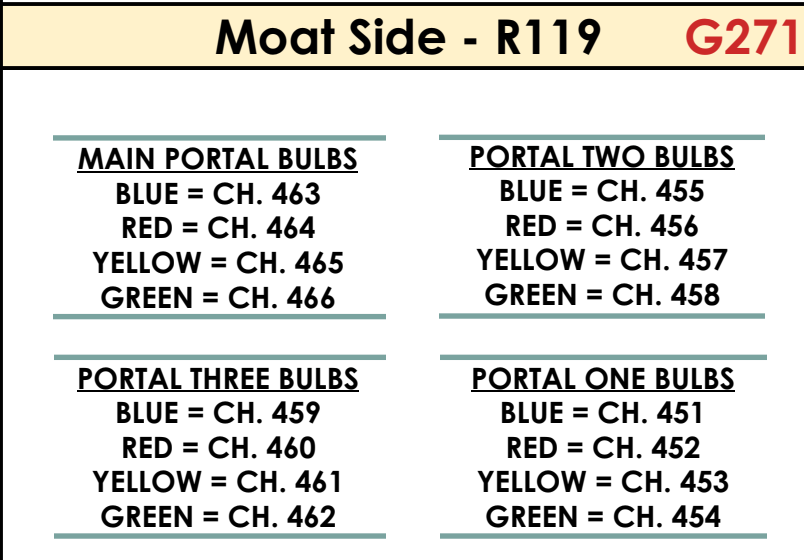

Front Cool - L202 **G1**

G31 AWL-R371 & AWR-R55 **G41**

G51 AWL-L773 & AWR-L794 **G61**

G71 BBL-R58 & BBR-R03 **G71**

G81 BBL-R31 & BBR-R78 **G81**

G91 High Side SL & SR **G111**

Top - L152 **G131**

Back - L501 **G171**

G201 Boom Shins - R119 **G211**

G221 Boom Heads - L502 **G231**

Moat Front - L202 **G261**

Moat Side - R119 **G271**

G241 SL & SR Boom Top - R68 **G251**

Moat Top - L152 **G281**

LED Window Walls **G421**

PORTAL BULBS **G451**