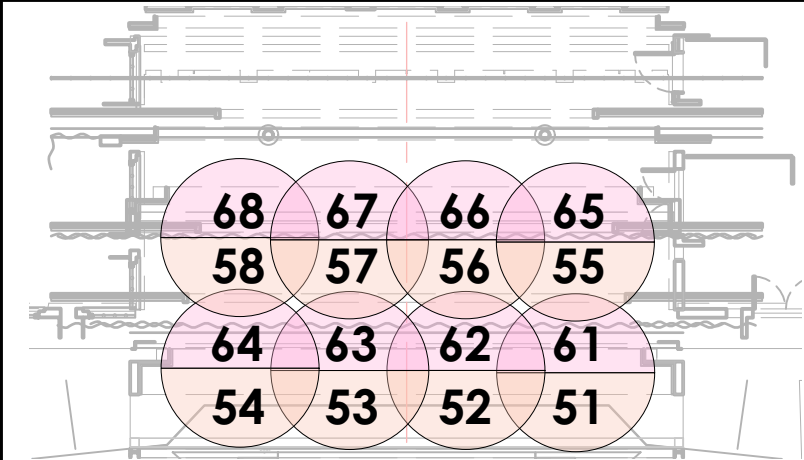

Front Cool - L202 **G1**

G31 AWL-R371 & AWR-R55 **G41**

G51 AWL-L773 & AWR-L794 **G61**

G71 BBL-R58 & BBR-R03 **G71**

G81 BBL-R31 & BBR-R78 **G81**

G91 High Side SL & SR **G111**

Top - L152 **G131**

Back - L501 **G171**

G201 Boom Shins - R119 **G211**

G221 Boom Heads - L502 **G231**

Moat Front - L202 **G261**

Moat Side - R119 **G271**

G241 SL & SR Boom Top - R68 **G251**

Moat Top - L152 **G281**

LED Window Walls **G421**

PORTAL BULBS **G451**

Color Wheel

A CHORUS LINE

CINCINNATI PLAYHOUSE IN THE PARK

LD: Jaymi Lee Smith
ALD: Alaina Pizzoferrato

Bandstand Front

G471

Additional Practicals/Specials

TABLE SP - G291		Scrim - G361	
291	TABLE SP 1	361	SCRIM FR 1
292	TABLE SP 2	362	SCRIM FR 2
293	TABLE SP 3	363	SCRIM FR 3
		364	SCRIM FR 4
SP - G301		365	SCRIM FR 5
301	SP 1	366	SCRIM FR 6
302	SP 2	367	SCRIM GOBO
303	SP 3		
304	SP 4	Row Practicals - G371	
305	SP 5	371	ROW 1 PRACTICALS
306	SP 6	372	ROW 2 PRACTICALS
307	SP 7	373	ROW 3 PRACTICALS
308	SP 8		
309	SP 9	Wall Specials - G374	
310	SP 10	374	SL/SR WALL PRAC
311	SP 11	375	US WALL PRAC
312	SP 12		
313	SP 13	Exit Specials	
314	SP 14	376	EXIT SIGNS
315	SP 15	377	TRACK LIGHTING
316	SP 16		
317	SP 17	Rain Curtain - G381	
		381	RAIN CURTAIN
LINE HS - G321			
321	LINE HS 1	Conductor Specials - G401	
322	LINE HS 2	401	CONDUCTOR 1
323	LINE HS 3	402	CONDUCTOR 2
324	LINE HS 4	403	CONDUCTOR 1 HS
325	LINE HS 5	403	CONDUCTOR 2 HS
326	LINE HS 6		
		Band Down - G404	
Window Specials		404	BAND DOWN
351	WINDOW 1		
352	WINDOW 2	Band Specials - G405	
353	WINDOW 3	405	BAND PE SL
354	WINDOW 4	406	BAND PE SR
355	WINDOW 5		
356	SR WINDOW 1	Wall Specials - G411	
357	SR WINDOW 2	411	SR WALL 1
358	SR WINDOW 3	412	SR WALL 2
359	SR WINDOWS C	413	SR WALL 3
		414	SL WALL 1
Door Specials - G368		415	SL WALL 2
368	SL DOOR #1	416	SL WALL 3
369	SL DOOR #1	417	WIN WALL 1
370	SL DOOR #2	418	WIN WALL 2