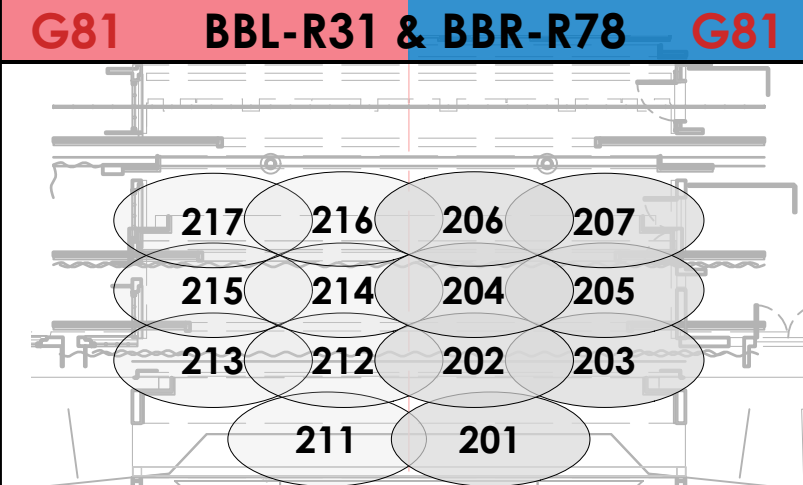

Front Cool - L202 **G1**

G31 AWL-R371 & AWR-R55 **G41**

G51 AWL-L773 & AWR-L794 **G61**

G71 BBL-R58 & BBR-R03 **G71**

G81 BBL-R31 & BBR-R78 **G81**

G91 High Side SL & SR **G111**

Top - L152 **G131**

Back - L501 **G171**

G201 Boom Shins - R119 **G211**

G221 Boom Heads - L502 **G231**

Moat Front - L202 **G261**

Moat Side - R119 **G271**

G241 SL & SR Boom Top - R68 **G251**

Moat Top - L152 **G281**

LED Window Walls **G421**

PORTAL BULBS **G451**