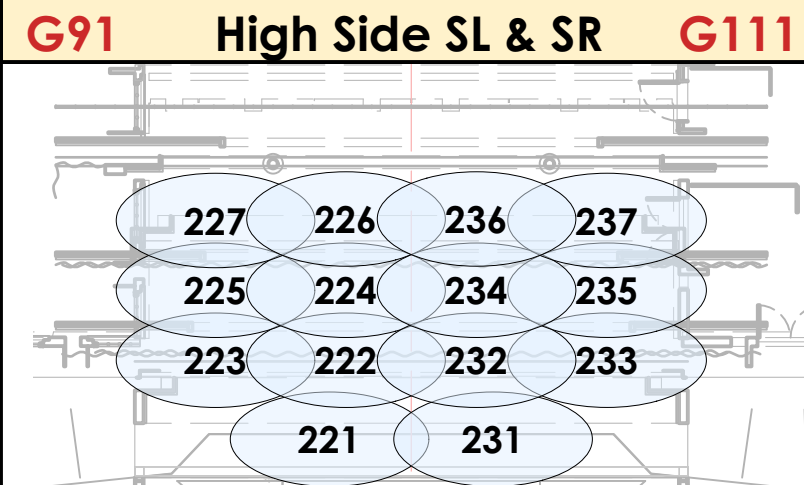

Front Cool - L202 **G1**

G31 AWL-R371 & AWR-R55 **G41**

G51 AWL-L773 & AWR-L794 **G61**

G71 BBL-R58 & BBR-R03 **G71**

G81 BBL-R31 & BBR-R78 **G81**

G91 High Side SL & SR **G111**

Top - L152 **G131**

Back - L501 **G171**

G201 Boom Shins - R119 **G211**

G221 Boom Heads - L502 **G231**

Moat Front - L202 **G261**

Moat Side - R119 **G271**

G241 SL & SR Boom Top - R68 **G251**

Moat Top - L152 **G281**

LED Window Walls **G421**

PORTAL BULBS **G451**