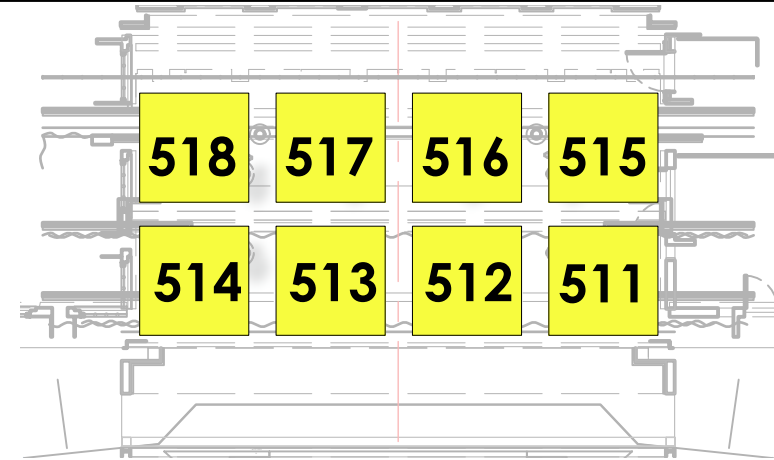

VL 2600 PROFILES

G511