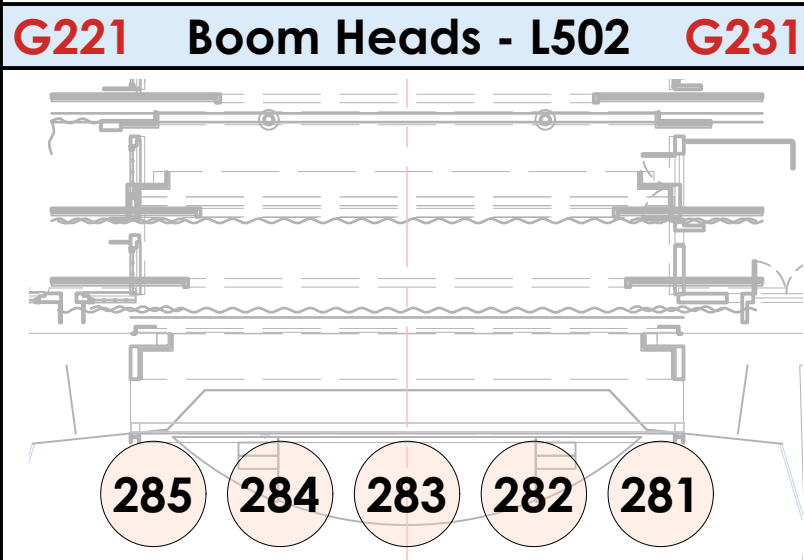

Front Cool - L202 **G1**

G31 AWL-R371 & AWR-R55 **G41**

G51 AWL-L773 & AWR-L794 **G61**

G71 BBL-R58 & BBR-R03 **G71**

G81 BBL-R31 & BBR-R78 **G81**

G91 High Side SL & SR **G111**

Top - L152 **G131**

Back - L501 **G171**

G201 Boom Shins - R119 **G211**

G221 Boom Heads - L502 **G231**

Moat Front - L202 **G261**

Moat Side - R119 **G271**

G241 SL & SR Boom Top - R68 **G251**

Moat Top - L152 **G281**

LED Window Walls **G421**

PORTAL BULBS **G451**