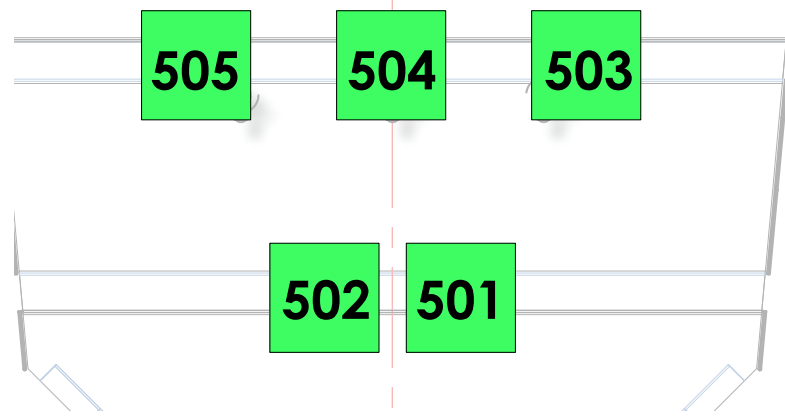

Front Cool - L202 **G1**

G31 AWL-R371 & AWR-R55 **G41**

G51 AWL-L773 & AWR-L794 **G61**

G71 BBL-R58 & BBR-R03 **G71**

G81 BBL-R31 & BBR-R78 **G81**

G91 High Side SL & SR **G111**

Top - L152 **G131**

Back - L501 **G171**

G201 Boom Shins - R119 **G211**

G221 Boom Heads - L502 **G231**

Moat Front - L202 **G261**

Moat Side - R119 **G271**

G241 SL & SR Boom Top - R68 **G251**

Moat Top - L152 **G281**

LED Window Walls **G421**

PORTAL BULBS **G451**

VL 1100 AS

G501

VL 2600 PROFILES

G511

Gobo Wheel

Static Gobo Wheel (1)

Rotating Gobo Wheel (2)

CMY Color Mixing