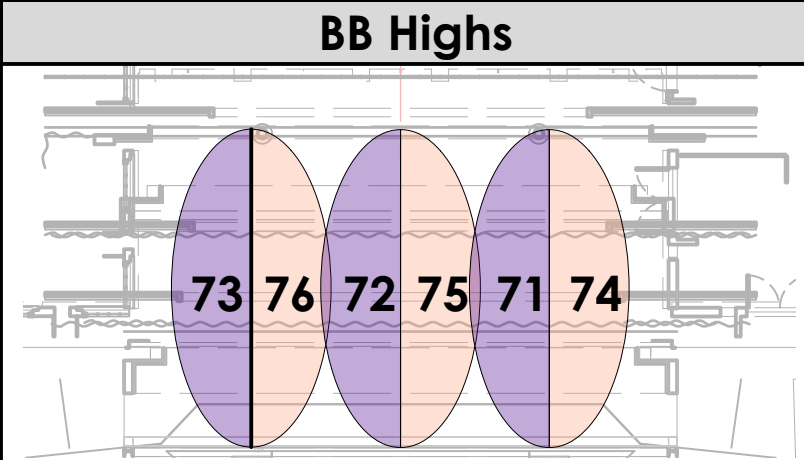

Front Cool - L202 **G1**

G31 AWL-R371 & AWR-R55 **G41**

G51 AWL-L773 & AWR-L794 **G61**

G71 BBL-R58 & BBR-R03 **G71**

G81 BBL-R31 & BBR-R78 **G81**

G91 High Side SL & SR **G111**

Top - L152 **G131**

Back - L501 **G171**