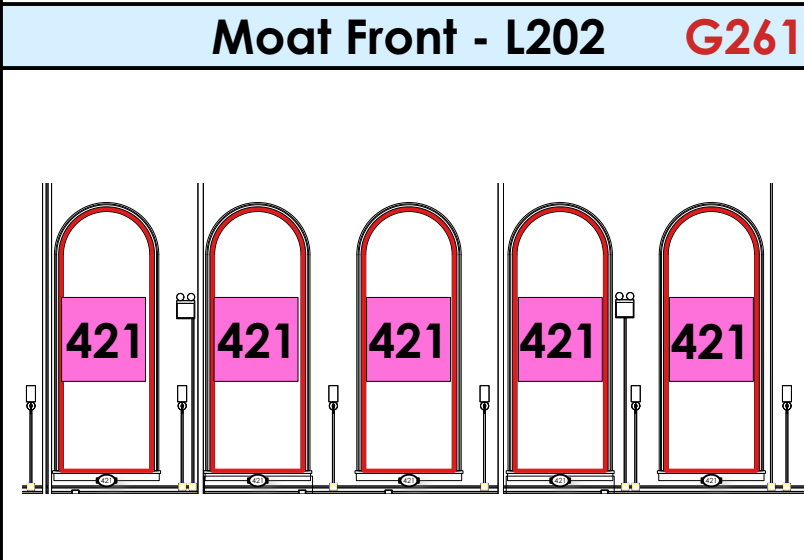

Front Cool - L202 **G1**

G31 AWL-R371 & AWR-R55 **G41**

G51 AWL-L773 & AWR-L794 **G61**

G71 BBL-R58 & BBR-R03 **G71**

G81 BBL-R31 & BBR-R78 **G81**

G91 High Side SL & SR **G111**

Top - L152 **G131**

Back - L501 **G171**

G201 Boom Shins - R119 **G211**

G221 Boom Heads - L502 **G231**

Moat Front - L202 **G261**

Moat Side - R119 **G271**

G241 SL & SR Boom Top - R68 **G251**

Moat Top - L152 **G281**

LED Window Walls **G421**

PORTAL BULBS **G451**